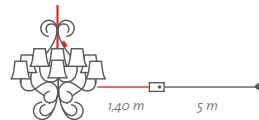

Material
POLYCARBONATE

LED Kelvin
2200

Weight product
6 KG

Dimensions product
**H= 62 CM
W= 68 CM**

Dimensions packaging (LxWxH)
28 x 27 x 73 CM

Weight product+packaging
8 KG

Watt
10 x 1 WATT

Lumen
168

**IP 55 (LAMP)
IP 44 (PLUG)**

1. Features
2. The first outdoor LED chandelier in the world
   - Warm LED light, suitable for in- and outdoor use
   - Controllable with remote control, continuously dimmable
   - Remote reaches up to 10 meters
   - UV resistant
   - Splash-resistant
   - Ceiling kit included

Transformer and control button
Continuously dimmable